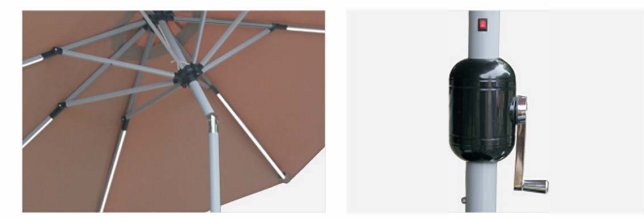

FEATURES

YBUAC-005 Square Umbrella

Size	Main pole	Ribs
2m X 3m- 6ribs	38mm	12x18mm

FEATURES

YBUAC-101 Crank Umbrella with fiberglass ribs

Size	Main pole	Ribs
2.7m-24ribs/3m- 24ribs	38mm	6mm

FEATURES

YBUAC-004L Crank Umbrella with led light

Size	Main pole	Ribs
2.7m-8ribs/6ribs	38mm	12X18mm
3.0 m- 8ribs/6ribs	38mm	12X18mm

FEATURES

YBUAC-005L Crank Umbrella with led bar

Size	Main pole	Ribs
2.7m-8ribs/6ribs	38mm	12X18mm
3.0 m- 8ribs/6ribs	38mm	12X18mm