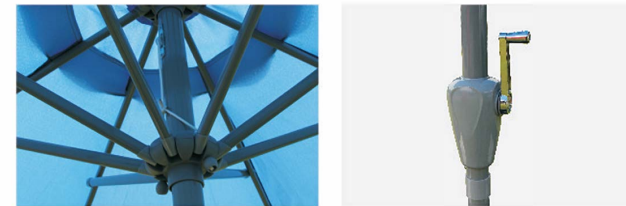

FEATURES

YBUAP-101A Push up Umbrella with 10 Fiberglass ribs

Size	Main pole	Fiberglass Ribs
2.7m-10 ribs	38mm-34mm	7mm

FEATURES

YBUAP-001 Push up Umbrella

Size	Main pole	Fiberglass Ribs
2.7m-8/6ribs / 3m-8/6ribs	48mm/38mm	12X18mm

FEATURES

YBUAC-003 Half Umbrella

Size	Main pole	Ribs
2.7m-5ribs/ 3m-5ribs	38mm	12x18mm

FEATURES

YBUAC-001 Crank Umbrella

Size	Main pole	Ribs
2.7m-8ribs/ 6ribs	38mm 148mm	12x18mm / 13*22mm
3.0m-8ribs/ 6ribs	38mm 148mm	12x18mm / 13*22mm

FEATURES

YBUAC-005 Square Umbrella

Size	Main pole	Ribs
2m X 3m- 6ribs	38mm	12x18mm

FEATURES

YBUAC-101 Crank Umbrella with fiberglass ribs

Size	Main pole	Ribs
2.7m-24ribs/3m- 24ribs	38mm	6mm

FEATURES

YBUAC-004L Crank Umbrella with led light