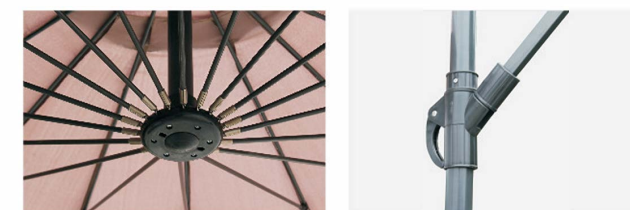

Size	Main pole	Ribs
2.7m-8ribs/6ribs	38mm	12X18mm
3.0 m- 8ribs/6ribs	38mm	12X18mm

FEATURES

YBUAC-005L Crank Umbrella with led bar

Size	Main pole	Ribs
2.7m-8ribs/6ribs	38mm	12X18mm
3.0 m- 8ribs/6ribs	38mm	12X18mm

Hanging Umbrella

FEATURES

YBUAC-006L Crank Umbrella with LED flash light

Size	Main pole	Ribs
2.7m-8ribs/6ribs	38mm	12X18mm
3.0 m- 8ribs/6ribs	38mm	12X18mm

FEATURES

YBUBA-001 Banana Hanging Umbrella

Size	Main pole	Hanging pole	Fiberglass Ribs
2.7m-8ribs/6ribs / 3.0m-8ribs/6ribs	48mm	42mm	12X18mm

FEATURES

YBUBA-101 Banana Hanging Umbrella with Fiberglass ribs

Size	Main pole	Hanging pole	Fiberglass Ribs
2.7m / 3.0m-18ribs	48mm	42mm	7mm
2.7m / 3.0m-8ribs	48mm	42mm	9.5mm

FEATURES

YBUBA-001 L Banana Hanging Umbrella with Led light