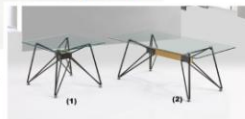

Dining Chair **DC-109**
Packing 4pc/1cm
CBM 0.41m³

016 EU9