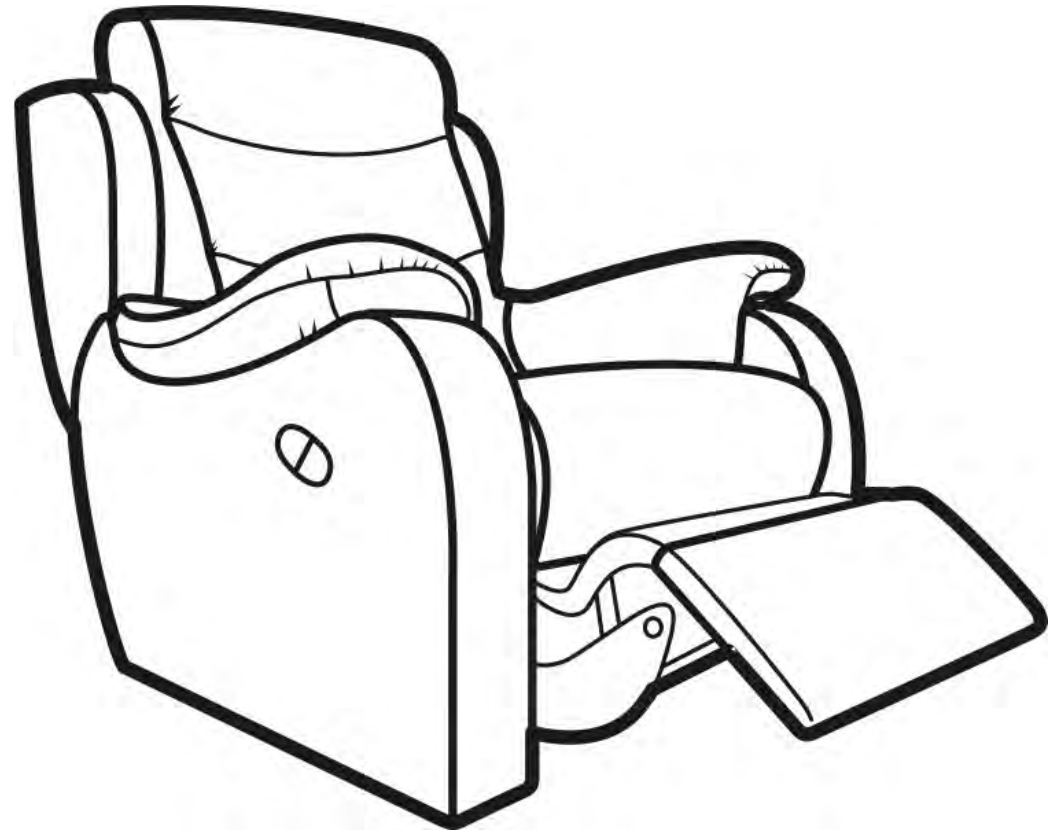

WORLD MADE LIMITED

Unit 304-7, 3/F Laford Centre, 838 Lai Chi Kok Road

Cheung Sha Wan, Kowloon, HongKong

Phone: (0852) 2915.8198

E-mail: info@worldmadeltd.net www.worldmadeltd.net